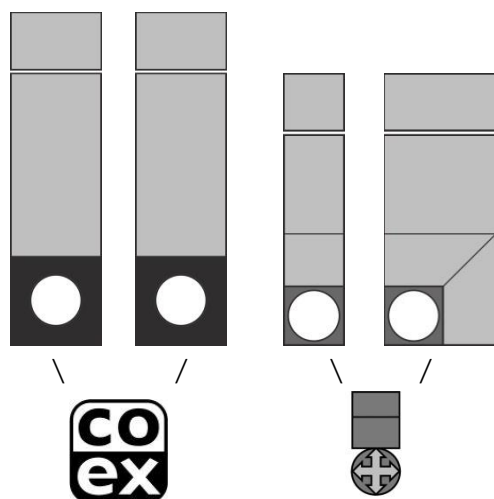

Zia 9.224 [aL] CoEx® bean2cup

Dimensions

	mm	
Machine	h 1020	
*Bean canister will stick out 150 mm. Total height 870+150 = 1020	w 430	
	d 575	
	Base Cabinet	h 850
	w 430	
	d 535	
Weight	50 kg	

Specifications

- MoVeC-ICEq® & USB upload
- 10,4" full color touch screen
- User Interface : DJD/Scope
- Menu structure for selections
- Direct start optional
- Multiple languages possible
- Glass detecting cup sensor
- Strength selections menus
- Number selections
- Connection for payment systems [MDB]
- Boiler : 1x 0.4L, + 1x 5L

Connections

- 220-240 Volt AC
- 50/60 Hz
- 2400 Watt
- 10-16 Amp
- ¾" BSP [15 mm] mains
- waterfilter & waterlock recommended
- USB
- LAN or Wifi

Selections

Whole bean coffee	Hot Chocolate
Espresso	Chocomilk
Double Espresso	Espresschoc
Cappuccino	
Macchiato	
Cafe au Lait	Whitener

Customized recipes ** Hot water
Chilled [sparkling] water ** Jug Selections

** optional, ask for details & conditions

Canisters

Capacities

	#	Size	Gram	Cups
Whole Bean Coffee I	1	BCE	2000	270
Whole Bean Coffee II	2	BCE	2000	270
Chocolate	3	60E	1650	80
Milktopping	4	120E	2300	380

Waste bucket ≈ 210

Number of cups may vary depending on settings