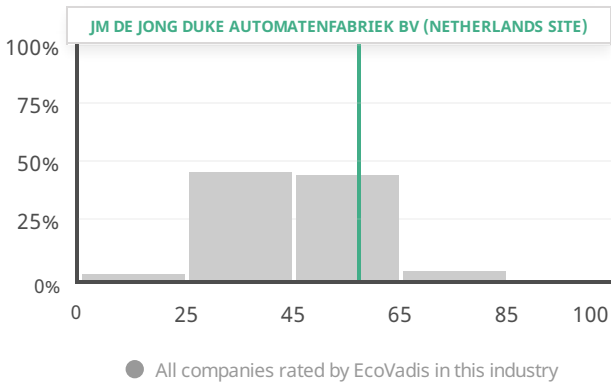

JM DE JONG DUKE AUTOMATENFABRIEK BV (NETHERLANDS SITE)

Sliedrecht - Netherlands | Manufacture of special-purpose machinery

Publication date: 10 May 2022

Valid until: 10 May 2023

Sustainability performance

- Insufficient
- Partial
- Good
- Advanced
- Outstanding
- Average score