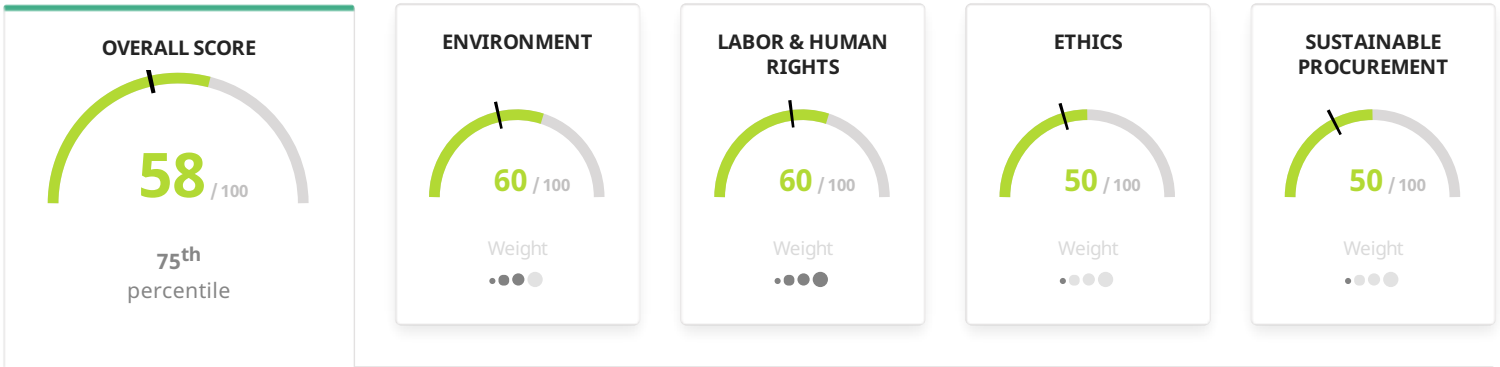

JM DE JONG DUKE AUTOMATENFABRIEK BV (NETHERLANDS SITE)

Sliedrecht - Netherlands | Manufacture of special-purpose machinery

Publication date: 10 May 2022

Valid until: 10 May 2023

Sustainability performance

- Insufficient
- Partial
- Good
- Advanced
- Outstanding
- Average score

Overall score distribution

Theme score comparison